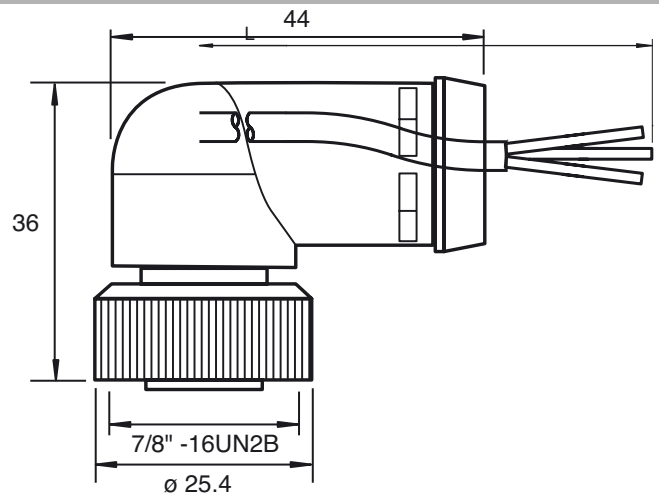

Model Number

V93-W-YE4M-STOOW

Female cordset, 7/8", 3-pin, STOOW cable

Dimensions

Technical data

General specifications

Number of pins	3
Connection 1	socket
Construction type 1	right angle
Threading 1	7/8 inch
Connection 2	cable end

Electrical specifications

Operating voltage	U_B	max. 600 V
Operating current	I_B	13 A
Volume resistance		< 5 m Ω

Ambient conditions

Ambient temperature	-40 ... 105 °C (-40 ... 221 °F)
---------------------	---------------------------------

Mechanical specifications

Degree of protection	IP67
Material	
Contacts	Cu alloy gold plated
Body	PVC, yellow
Cable	PVC
Slotted nut	nickel-plated brass
Core insulation	PVC
Cable	fine-strand, flexible
Sheath diameter	Ø 9.9 mm
Bending radius	10 x cable diameter
Color	yellow
Cores	3 x 1.5 mm ² (16 AWG)
Length	L 4 m
Note	STOOW UL Standard